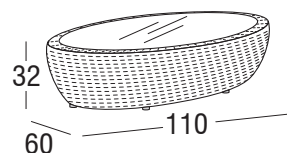

Article: 9634 | Collection: Igloo

Design: Adriano e Veronica Balutto
Product: Coffee table
Sizes: cm 110x60x32h (43,3"x23,6"x12,6"h)

FEATURES

Frame: Aluminum with glass top,
Polyester powder coating (Akzo Nobel)
Weaving: Sunweave (polyethylene HDPE)
Glides: Nylon PA6
Finishing: Bianco Perla

Net weight unit  9,5
Gross weight  12,5
Units per package 2
Packages sizes  frame cm 112x62x33h
glass cm 104x54x4h
Packages volume m³ 0,25
Stackable  NO

WEAVING

UV-resistant

Bianco Perla